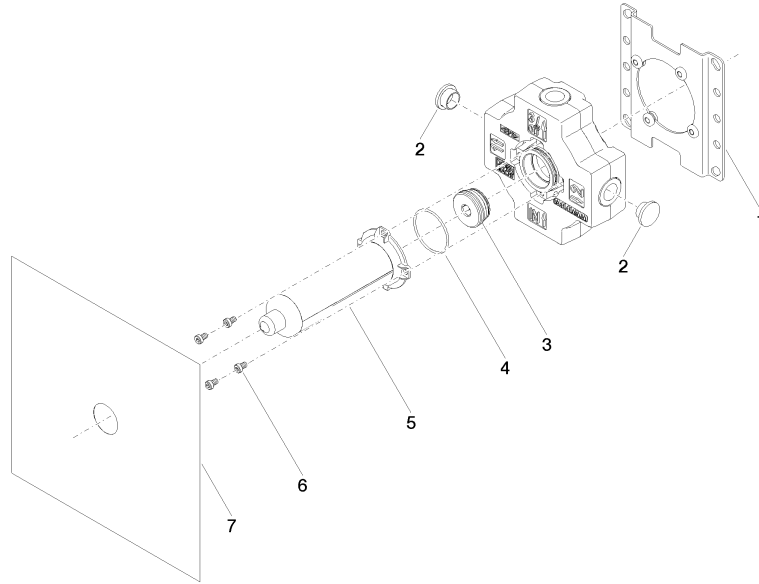

Concealed three-way diverter -

35 204 970

- red brass, lead-free
- 1x female thread 1/2" connections
- 3x female thread 1/2" outlet
- cut-to-length spindle and sleeve
- dust cover
- anti-water packing
- soundproofing

NOTE: Important for certain series!
Due to minimum rough-in requirements, a framing
of 2x6 studs is needed.

Concealed three-way diverter -

35 204 970

Certificates

IAPMO_4976 (8).

Concealed three-way diverter -

35 204 970

Spare parts list

No.	Item Number	Name	Quantity used	Delivery time
1	04 17 20 252 00 90	base	1	60
2	09 31 20 092 90	plug	1	2
3	90 31 20 131 00 90	plug	1	2
4	09 14 10 210 90	seal	1	2
5	04 21 02 180 10 90	cap	1	2
6	09 30 30 112 90	screw	1	2
7	04 14 03 116 00 90	gasket kit	1	2